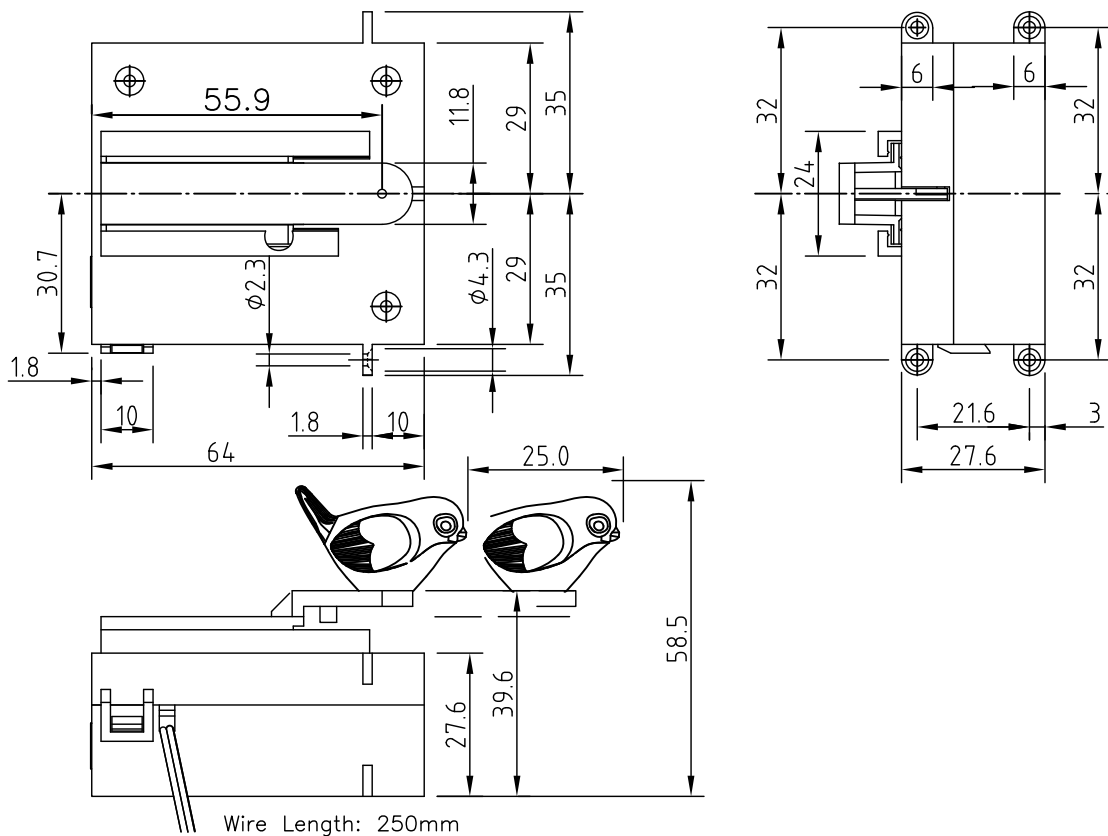

# 128-MD2+D MELODY MODULE

# 音乐盒模组

128-MD2 BIRD VOICE MODULE/SPEAKER 单首鸟叫音乐盒

## "D" CUCKOO MECHANISM (For Bigger Bird)