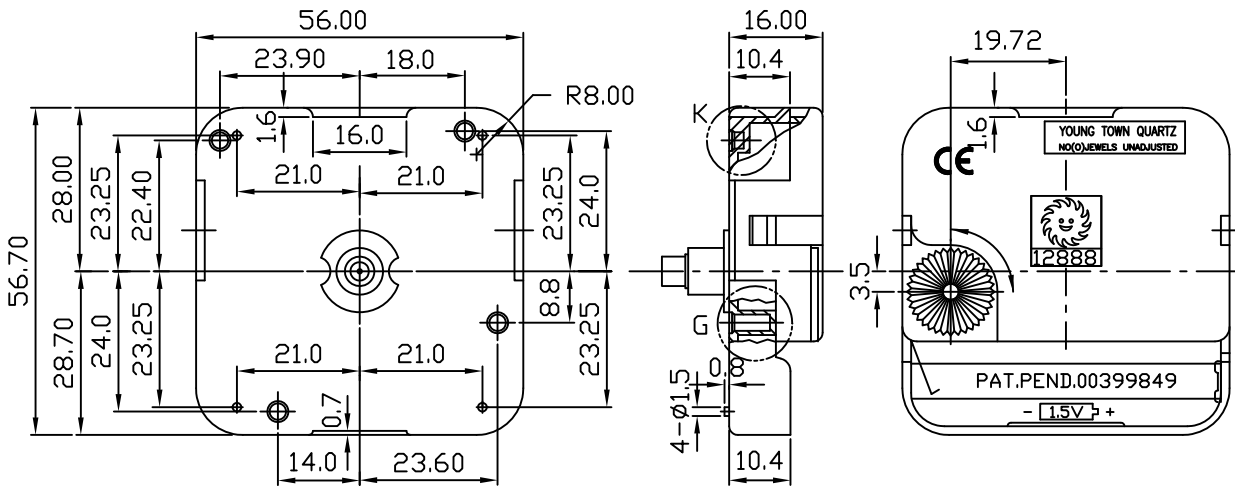

TWO-CYCLE TIDE MOVEMENT

*UNIT:m/m

SPEC TYPE	A	B	C	D	DESCRIPTION
			TIDE	SCREW	
128FB1H	11.0	10.2	11.0	7.0	TWO-CYCLE TIDE MOVEMENT
128FB1HB	8.6	7.8	7.5	3.5	SHORTER THREAD SHAFT
128FB1HC1	14.5	13.7	13.5	9.5	LONGER THREAD SHAFT

C--TIDE(24Hours & 48Minutes)

SPECIFICATIONS

OPERATING VOLTAGE	1.3V ~ 1.7V
TIME KEEPING ACCURACY	±30SEC/MONTH AT 1.5V DC, 25°C (UNADJUSTED)
CURRENT CONSUMPTION	LESS THAN 150μA AT 1.5V DC.
OPERATING TEMPERATURE RANGE	-10°C ~ 60°C