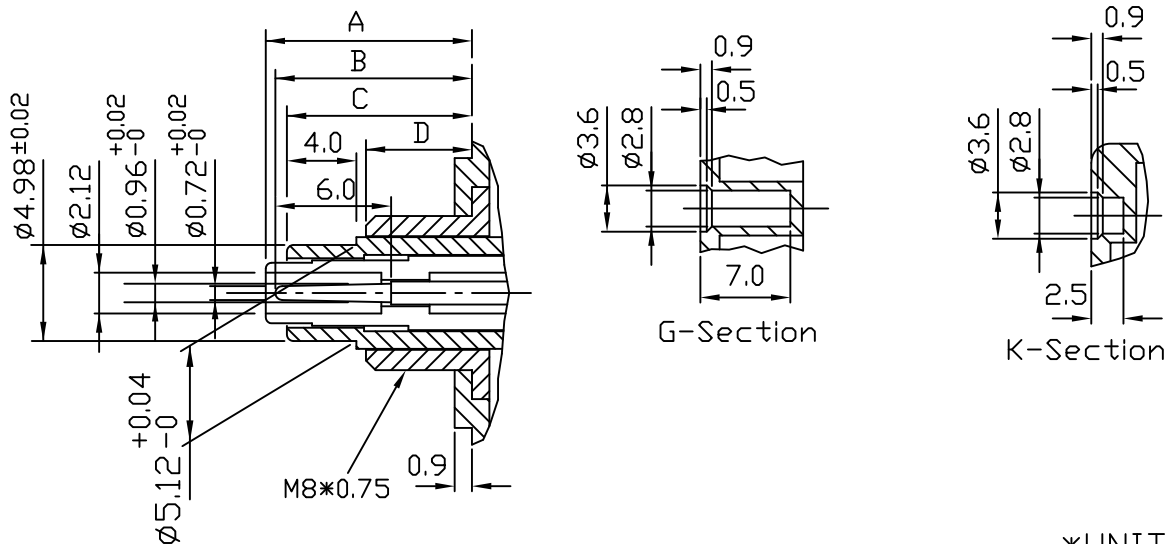

TWO-CYCLE TIDE MOVEMENT

*UNIT:m/m

SPEC TYPE	A	B	C	D	DESCRIPTION
			TIDE	SCREW	
128FB1H	11.0	10.2	11.0	7.0	TWO-CYCLE TIDE MOVEMENT
128FB1HB	8.6	7.8	7.5	3.5	SHORTER THREAD SHAFT
128FB1HC1	14.5	13.7	13.5	9.5	LONGER THREAD SHAFT

C--TIDE(24Hours & 48Minutes)

SPECIFICATIONS

OPERATING VOLTAGE	1.3V ~ 1.7V
TIME KEEPING ACCURACY	±30SEC/MONTH AT 1.5V DC, 25°C (UNADJUSTED)
CURRENT CONSUMPTION	LESS THAN 150μA AT 1.5V DC.
OPERATING TEMPERATURE RANGE	-10°C ~ 60°C