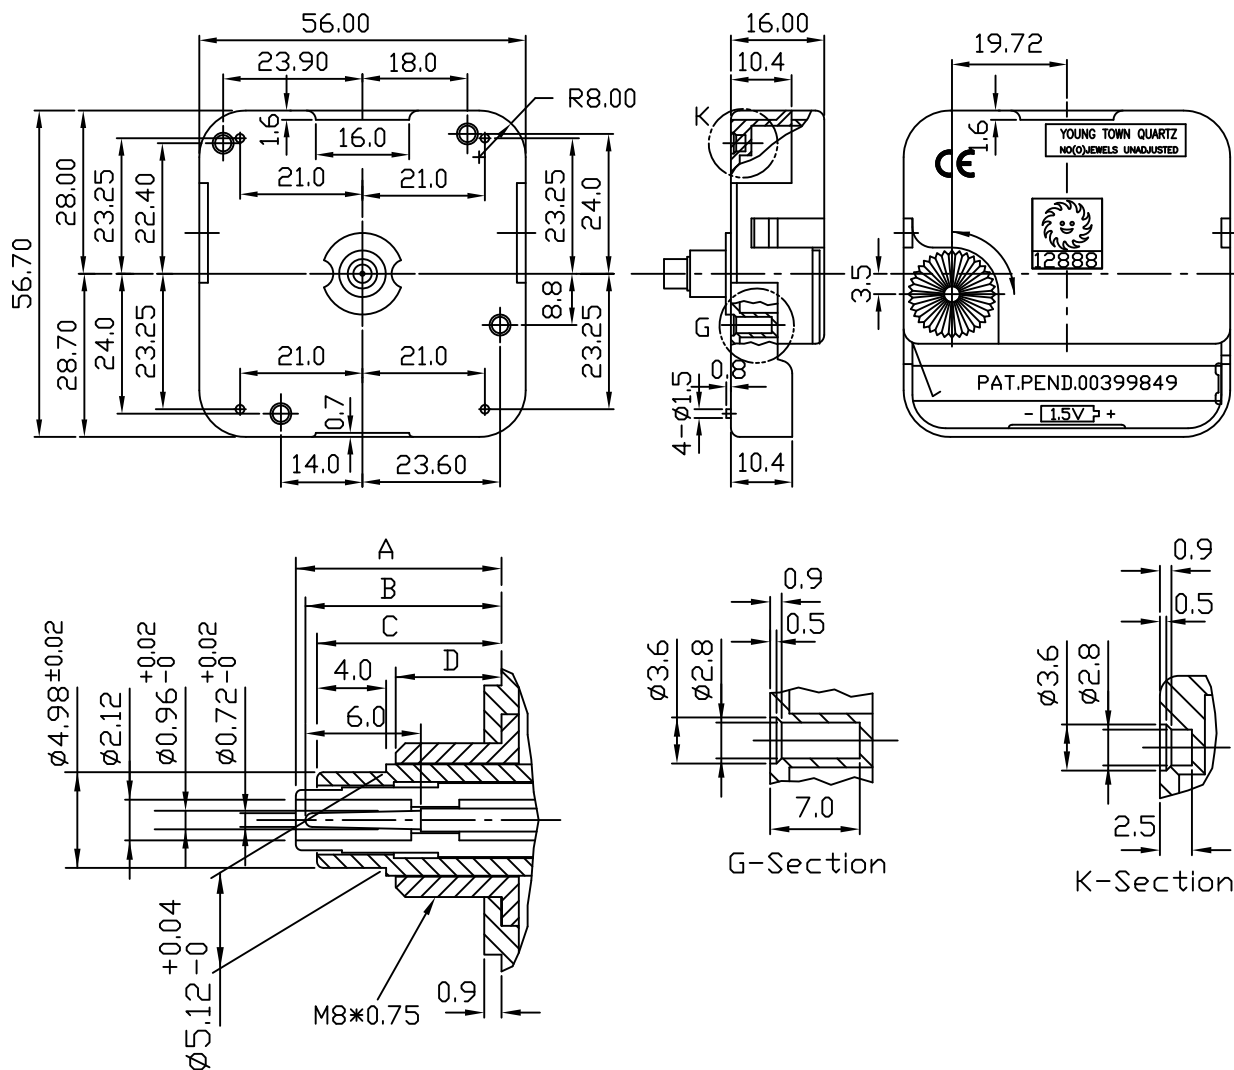

# ONE-CYCLE TIDE MOVEMENT

\*UNIT:m/m

SPEC TYPE	A	B	C	D	DESCRIPTION
			TIDE	SCREW	
128FB1	11.0	10.2	11.0	7.0	ONE-CYCLE TIDE MOVEMENT
128FB1B	8.6	7.8	7.5	3.5	SHORTER THREAD SHAFT
128FB1C1	14.5	13.7	13.5	9.5	LONGER THREAD SHAFT

## SPECIFICATIONS

OPERATING VOLTAGE	1.3V~ 1.7V
TIME KEEPING ACCURACY	±30SEC/MONTH AT 1.5V DC, 25°C (UNADJUSTED)
CURRENT CONSUMPTION	LESS THAN 150µA AT 1.5V DC.
OPERATING TEMPERATURE RANGE	-10°C ~ 60°C