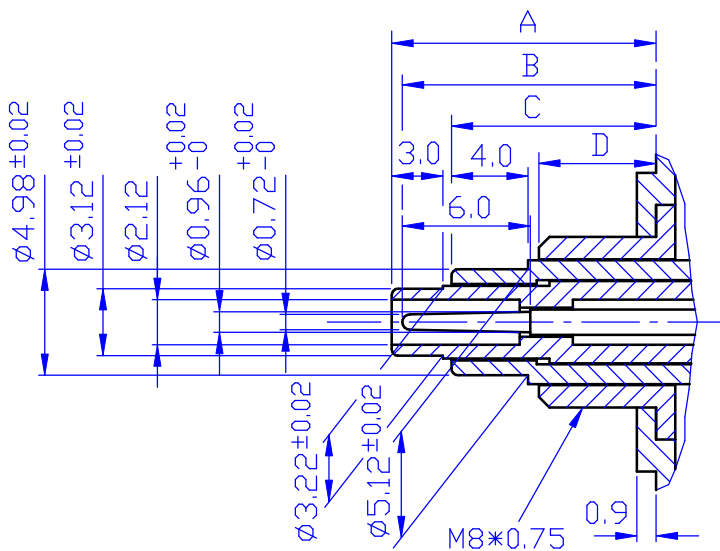

12888SH 24-HOURS MOVEMENTS

*UNIT:m/m

TYPE \ NO.	A	B	C	D	DESCRIPTION
12888SH	14.5	13.7	11.0	7.0	BATTERY : UM-3
12888SHB2	12.4	11.9	9.6	5.5	SHORTER THREAD SHAFT
12888SHA	8.6	7.8	5.6	—	WITHOUT THREAD SHAFT
12888SHE	14.5	13.7	11.0	7.0	TRIGGER MOVEMENT

SPECIFICATIONS

OPERATING VOLTAGE	1.3V ~ 1.7V
TIME KEEPING ACCURACY	±30SEC/MONTH AT 1.5V DC, 25°C (UNADJUSTED)
CURRENT CONSUMPTION	LESS THAN 150µA AT 1.5V DC.
TORQUE AT SECOND HAND	0.6 (GF-CM)
TORQUE AT MINUTE HAND	LESS THAN 36 (GF-CM)
OPERATING TEMPERATURE RANGE	-10°C ~ 60°C
TIME INDICATION	24-HOUR INDICATION BY 3 HAND(ANALOGUE)