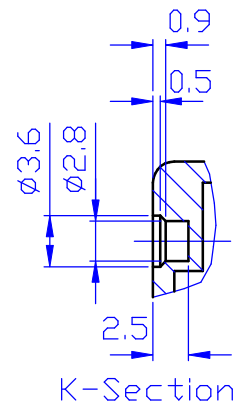

12888SH 24-HOURS MOVEMENTS

*UNIT:m/m

TYPE \ NO.	A	B	C	D	DESCRIPTION
12888SH	14.5	13.7	11.0	7.0	BATTERY : UM-3
12888SHB2	12.4	11.9	9.6	5.5	SHORTER THREAD SHAFT
12888SHA	8.6	7.8	5.6	—	WITHOUT THREAD SHAFT
12888SHE	14.5	13.7	11.0	7.0	TRIGGER MOVEMENT

SPECIFICATIONS

OPERATING VOLTAGE	1.3V ~ 1.7V
TIME KEEPING ACCURACY	±30SEC/MONTH AT 1.5V DC, 25°C (UNADJUSTED)
CURRENT CONSUMPTION	LESS THAN 150µA AT 1.5V DC.
TORQUE AT SECOND HAND	0.6 (GF-CM)
TORQUE AT MINUTE HAND	LESS THAN 36 (GF-CM)
OPERATING TEMPERATURE RANGE	-10°C ~ 60°C
TIME INDICATION	24-HOUR INDICATION BY 3 HAND(ANALOGUE)