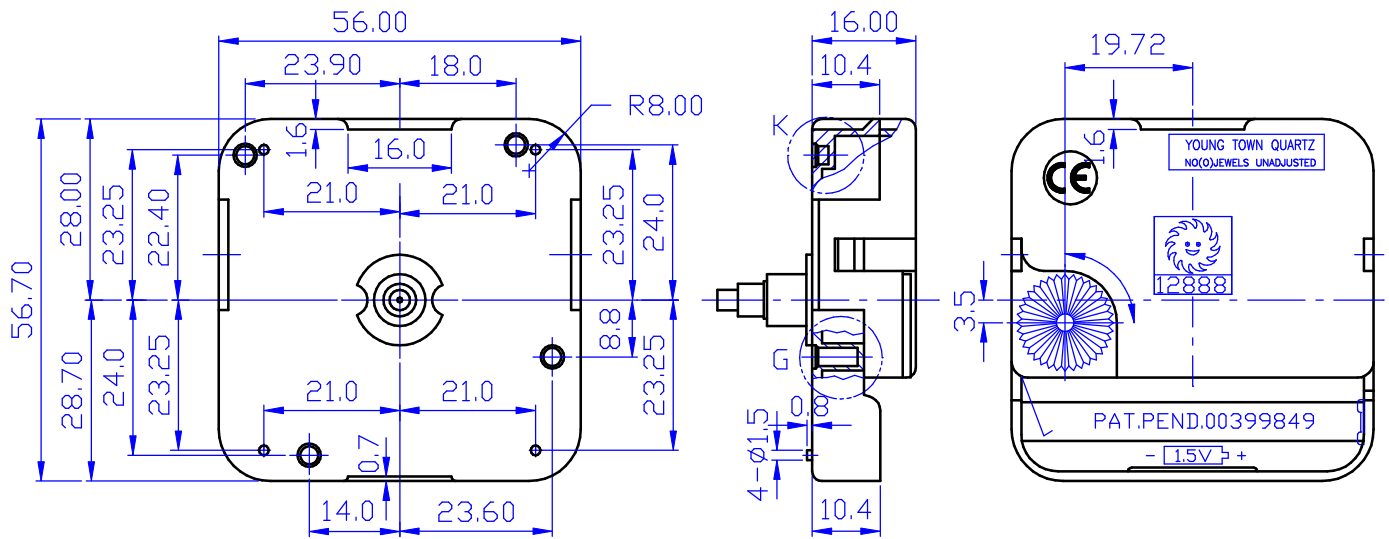

12888SH 24-HOURS MOVEMENTS

*UNIT:m/m

TYPE \ NO.	A	B	C	D	DESCRIPTION
12888SH	14.5	13.7	11.0	7.0	BATTERY : UM-3
12888SHB2	12.4	11.9	9.6	5.5	SHORTER THREAD SHAFT
12888SHA	8.6	7.8	5.6	—	WITHOUT THREAD SHAFT
12888SHE	14.5	13.7	11.0	7.0	TRIGGER MOVEMENT

SPECIFICATIONS

OPERATING VOLTAGE	1.3V ~ 1.7V
TIME KEEPING ACCURACY	±30SEC/MONTH AT 1.5V DC, 25°C (UNADJUSTED)
CURRENT CONSUMPTION	LESS THAN 150µA AT 1.5V DC.
TORQUE AT SECOND HAND	0.6 (GF-CM)
TORQUE AT MINUTE HAND	LESS THAN 36 (GF-CM)
OPERATING TEMPERATURE RANGE	-10°C ~ 60°C
TIME INDICATION	24-HOUR INDICATION BY 3 HAND(ANALOGUE)