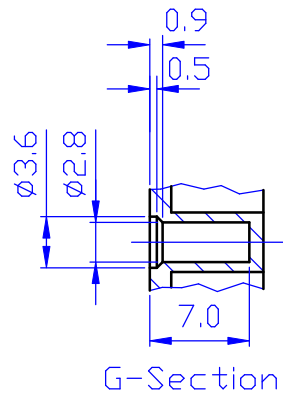

12888SH 24-HOURS MOVEMENTS

*UNIT:m/m

TYPE \ NO.	A	B	C	D	DESCRIPTION
12888SH	14.5	13.7	11.0	7.0	BATTERY : UM-3
12888SHB2	12.4	11.9	9.6	5.5	SHORTER THREAD SHAFT
12888SHA	8.6	7.8	5.6	—	WITHOUT THREAD SHAFT
12888SHE	14.5	13.7	11.0	7.0	TRIGGER MOVEMENT

SPECIFICATIONS

OPERATING VOLTAGE	1.3V ~ 1.7V
TIME KEEPING ACCURACY	±30SEC/MONTH AT 1.5V DC, 25°C (UNADJUSTED)
CURRENT CONSUMPTION	LESS THAN 150µA AT 1.5V DC.
TORQUE AT SECOND HAND	0.6 (GF-CM)
TORQUE AT MINUTE HAND	LESS THAN 36 (GF-CM)
OPERATING TEMPERATURE RANGE	-10°C ~ 60°C
TIME INDICATION	24-HOUR INDICATION BY 3 HAND(ANALOGUE)