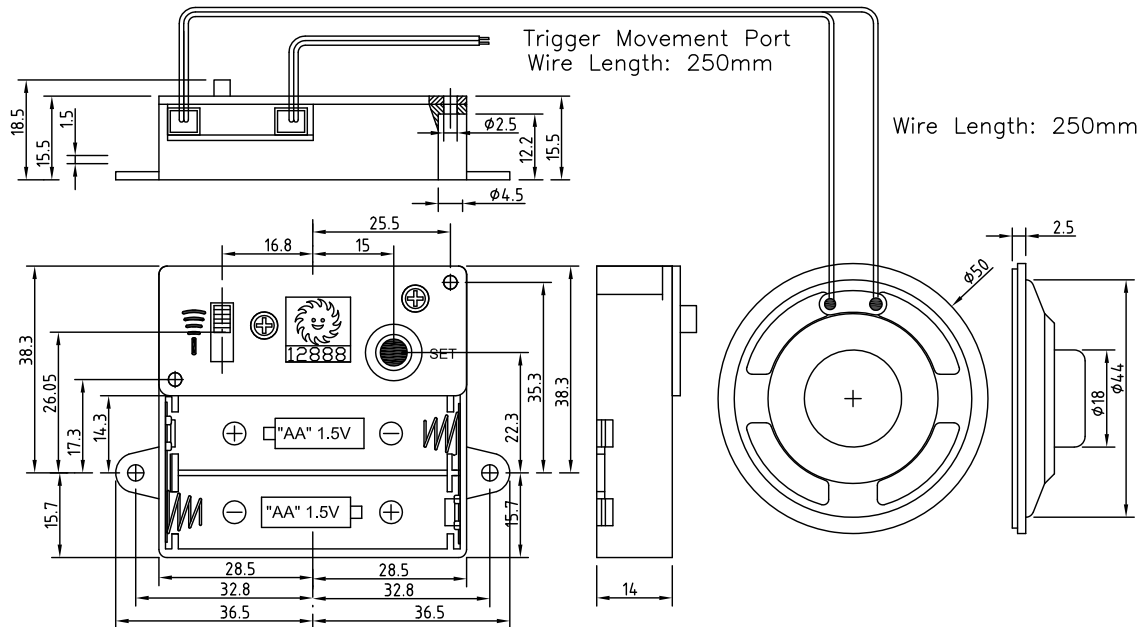

128-MD MELODY MODULE 音乐盒

128-MD2 BIRD VOICE MODULE/SPEAKER 单首鸟叫音乐盒

FUNCTIONS:

Bird chirps on the hour.
Volume switch
Night silent from 22:00 to 5:00

SPECIFICATIONS:

Operation Voltage : 2.5V~3.2V
Current Consumption : Less Than 40mA At 3V DC (Voice Playing).
Battery Life : Approx. 8 Months (2pcs UM-3)
Operating Temperature Range : -10°C~60°C