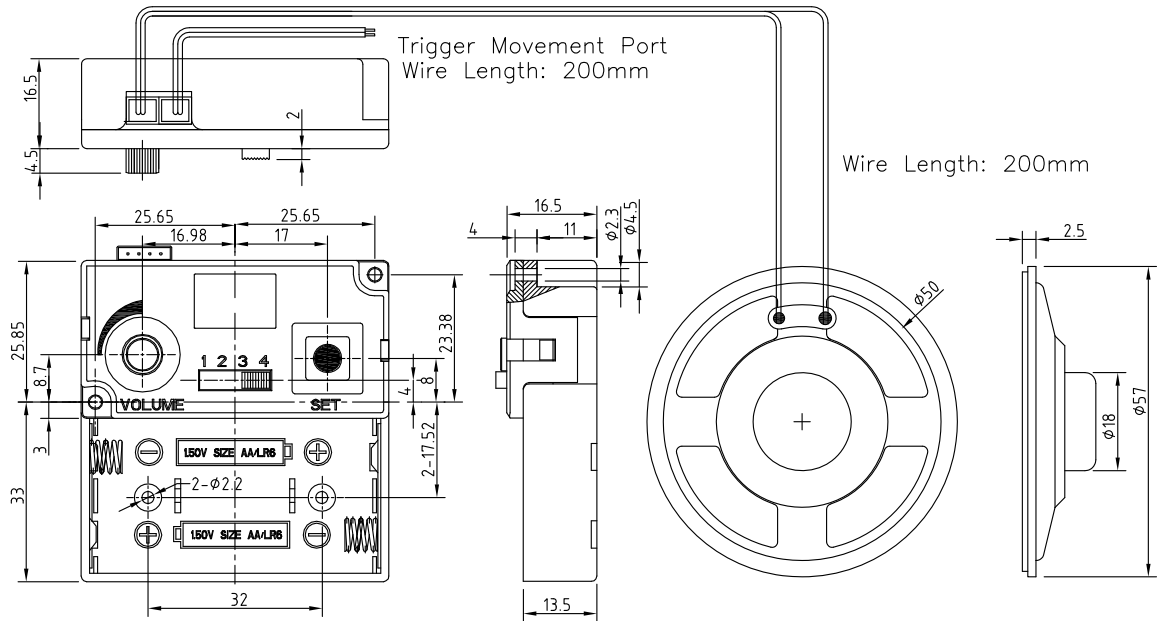

128-MD1A MELODY MODULE

128-MD1A WESTMINSTER CHIME MODULE/SPEAKER

FUNCTIONS:

Ave Maria/4X4 Chime Westminster/Westminster/Bim Bam
Volume switch
Night silent from 23:00 to 5:00

SPECIFICATIONS:

Operation Voltage : 2.3V~3.2V
Current Consumption : Less Than 40mA At 3V DC (Chime).
Battery Life : Approx. 8 Months (2pcs UM-3)
Operating Temperature Range : -10°C~60°C