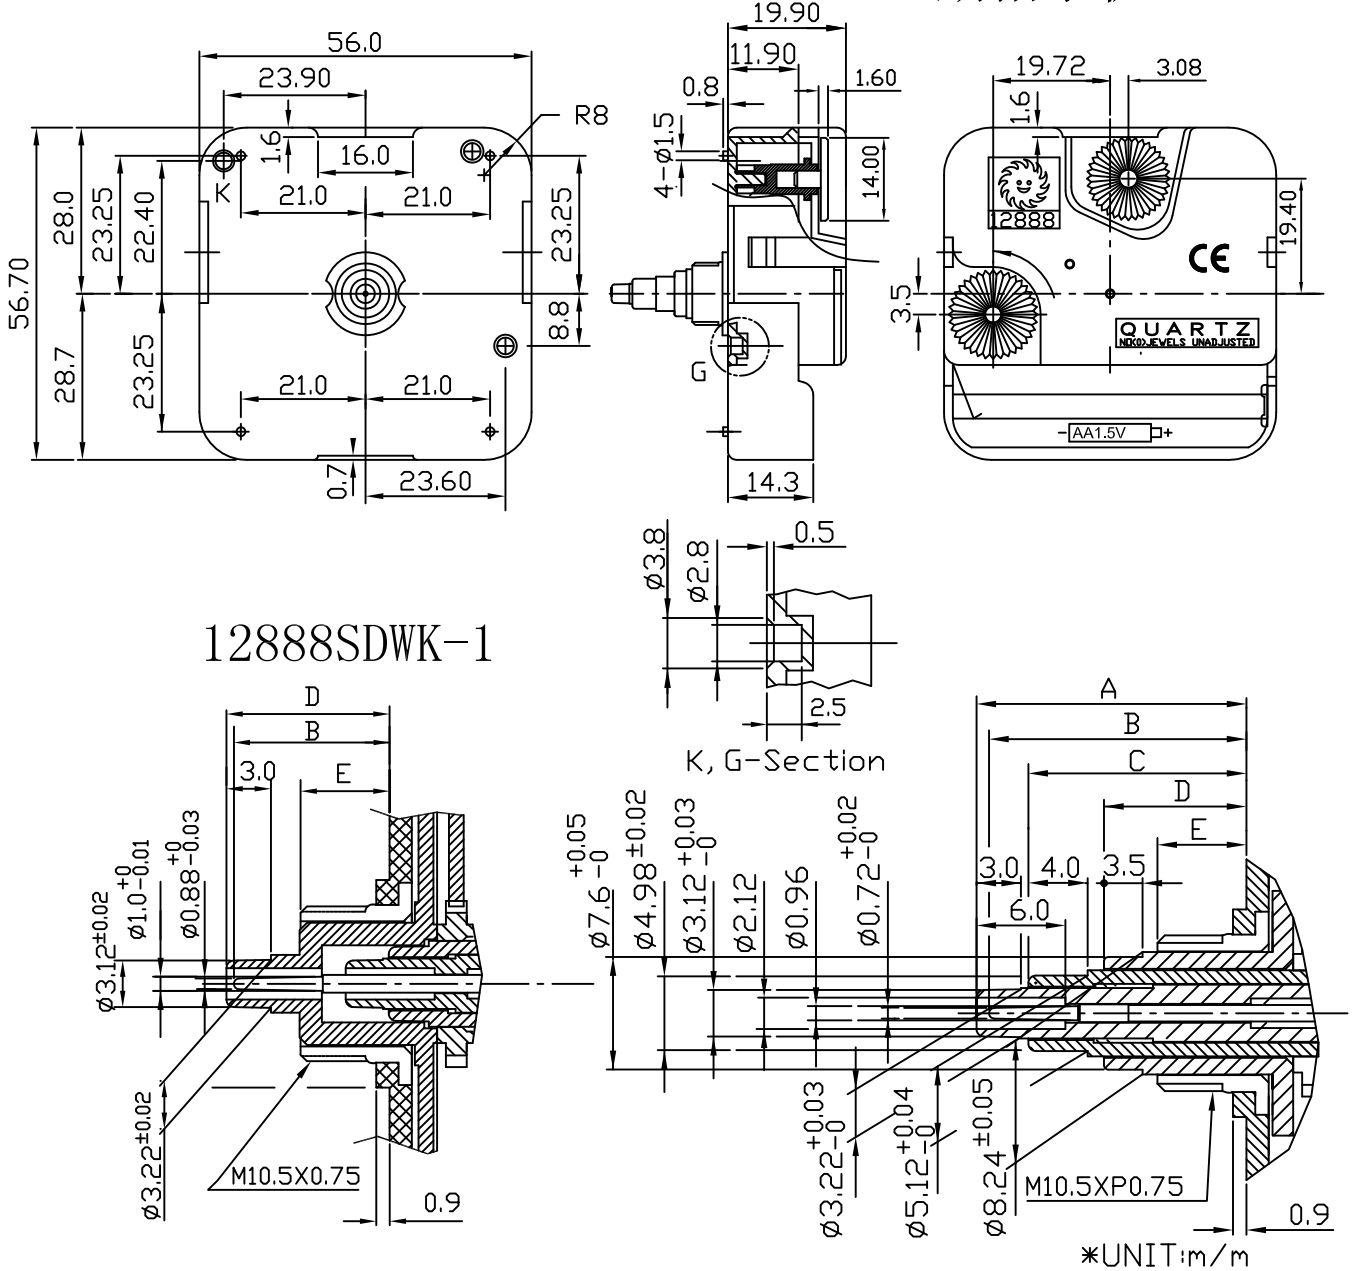

WEEK INDICATION MOVEMENT

星期指示机芯

12888SDWK-1

TYPE NO.	A	B	C	D	E	DESCRIPTION
12888SDWK-1	-	10.6	-	11.0	6.0	7-DAY INDICATION BY ONE HAND
12888SDWK	19.6	18.75	16.1	9.9	6.0	SCREW IN TYPE
12888SDWKA	16.1	15.25	12.6	6.85	-	SNAP IN TYPE
12888SDWKB	16.1	15.25	12.6	8.25	5.0	SCREW IN TYPE

A-Min. B-Sec. C-Hour D-Week E-Screw

SPECIFICATIONS

OPERATING VOLTAGE	1.3V ~ 1.7V
TIME KEEPING ACCURACY	±30SEC/MONTH AT 1.5V DC. 25°C (UNADJUSTED)
CURRENT CONSUMPTION	LESS THAN 150µA AT 1.5V DC.
TORQUE AT WEEK HAND	LESS THAN 36 (GF-CM)
OPERATING TEMPERATURE RANGE	-10°C ~ 60°C