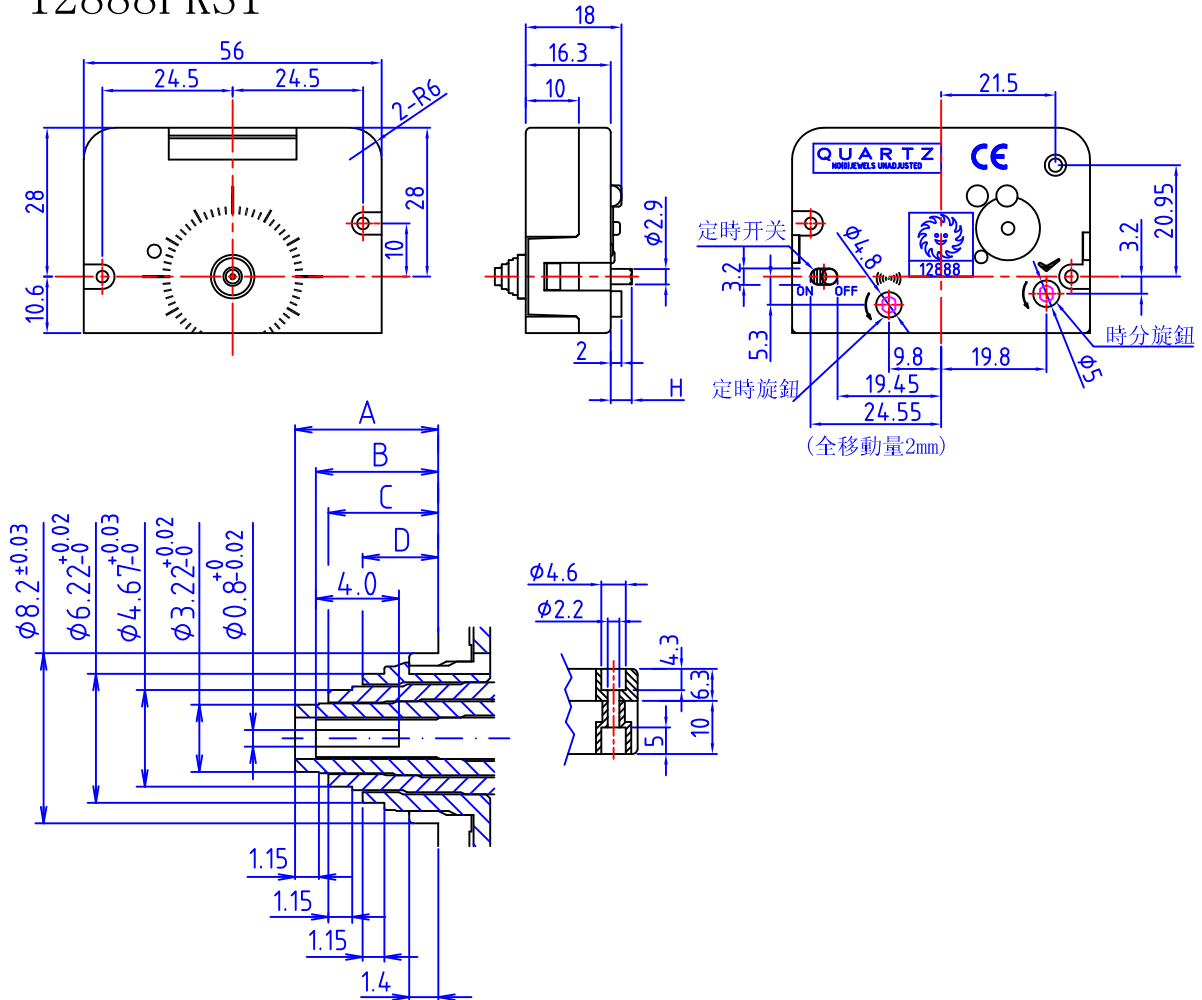

# 12888PKS1 MUTI-FUNCTION SWEEP ALARM CLOCK MOVEMENTS

## 12888PKS1

UNIT : m/m

TYPE	SPEC	A	B	C	D	DESCRIPTION
12888PKS1		6.9	5.9	5.3	3.65	Multi-fuction Alarm

### SPECIFICATIONS

Accuracy	: $\pm 30\text{sec/month}$ At 1.5V , 25°C
Operating Voltage	: 1.3V~1.7V
Operating Temperature	: -10°C ~ +50°C (14°F~122°F)
Rated Voltage	: 1.5V
Alarm Duration	: $45 \pm 15$ minuts
Current Consumption Time	: under 150uA At 1.5V
Alarm	: under 10 mA At 1.5V
Alarm Setting Accuracy	: $\pm 5\text{min}$ , against settingtime
Alarm Volume	: 80dB At 9cm