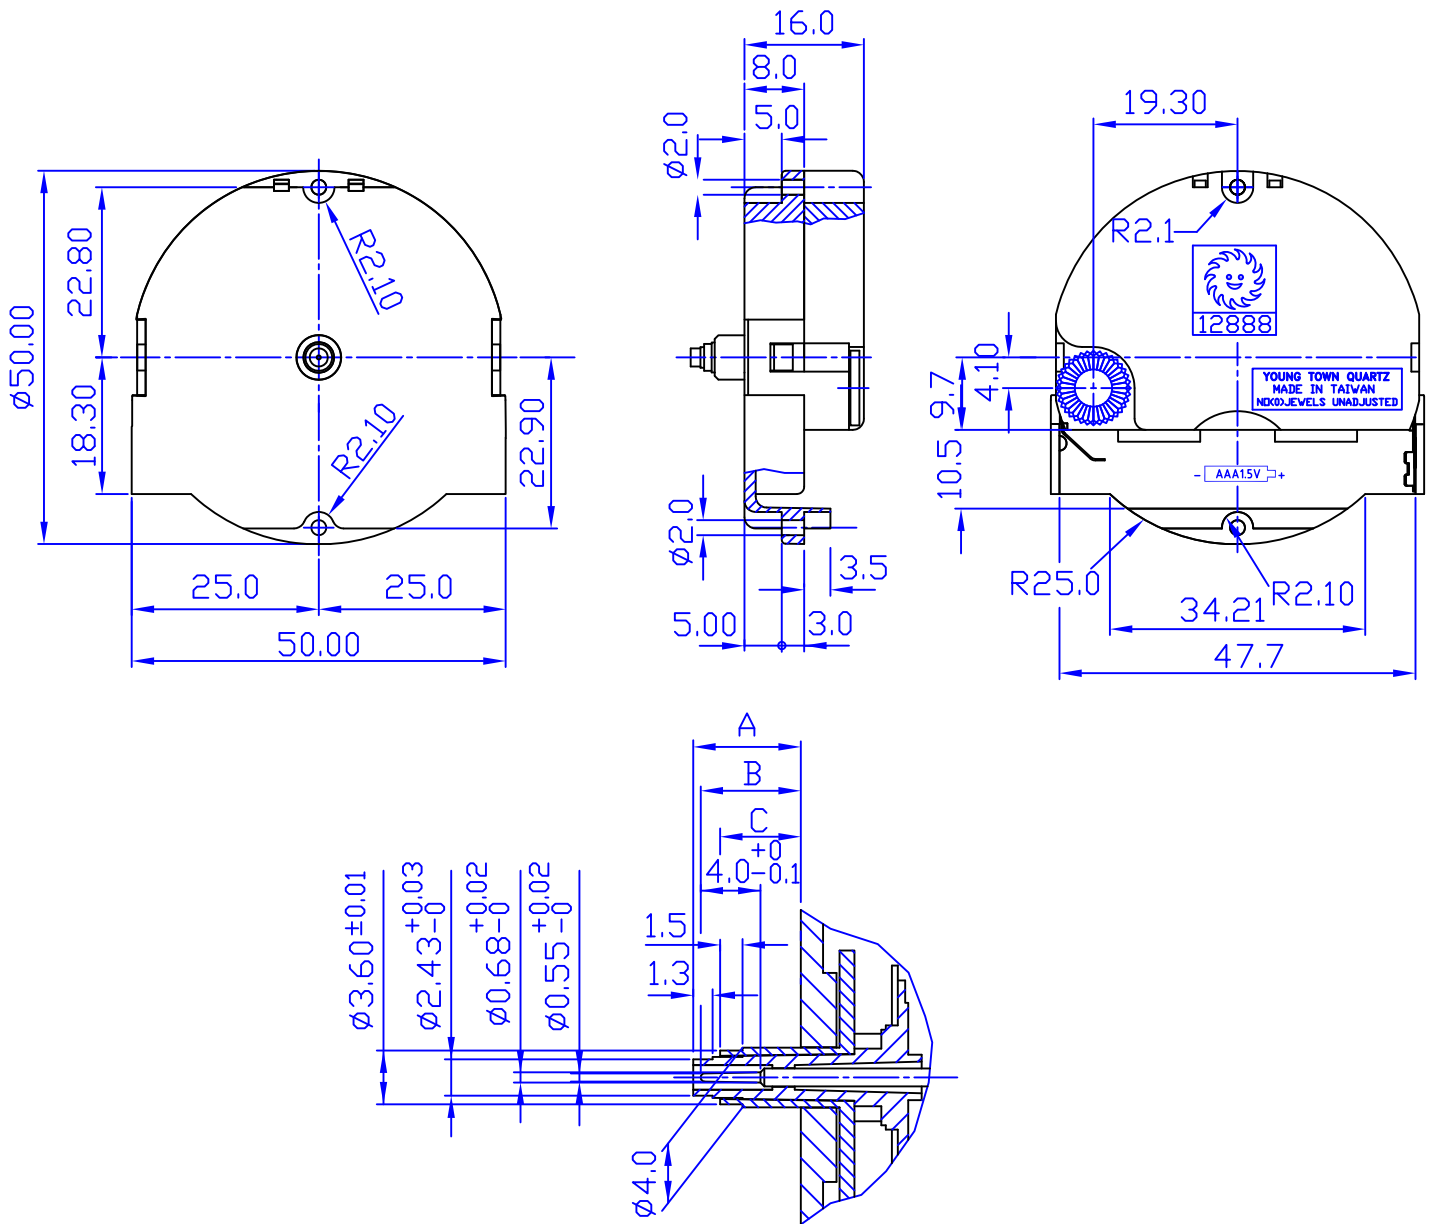

# 12888V7 Movement

\*UNIT :m/m

TYPE \ SPEC	A	B	C	D	DESCRIPTION
12888V7	7.2	6.9	5.4	—	WITHOUT THREAD SHAFT, BATTERY UM-4

## SPECIFICATIONS

OPERATING VOLTAGE	1.3V ~ 1.7V
TIME KEEPING ACCURACY	$\pm 30$ SEC/MONTH AT 1.5V DC. 25°C (UNADJUSTED)
CURRENT CONSUMPTION	LESS THAN 120 $\mu$ A AT 1.5V DC.
TORQUE AT SECOND HAND	0.6 (GF-CM)
TORQUE AT MINUTE HAND	LESS THAN 36 (GF-CM)
BATTERY LIFE	ABOUT 8 MONTHS
OPERATING TEMPERATURE RANGE	-10°C ~ 60°C