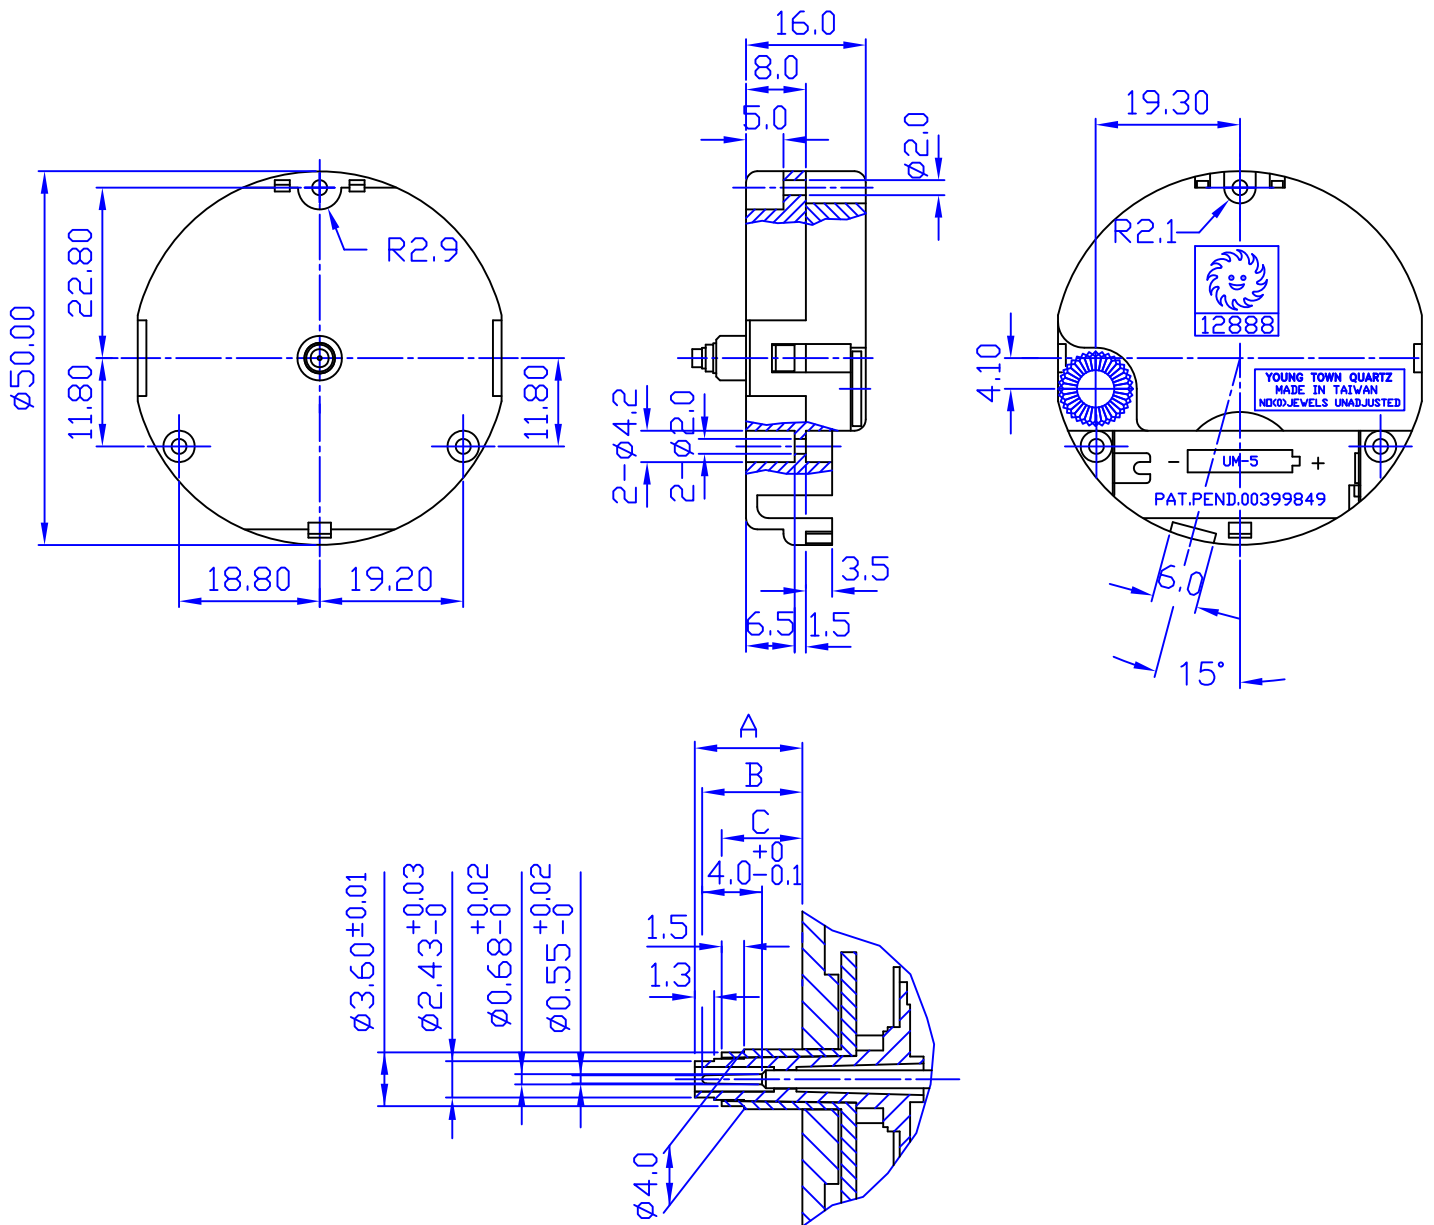

Round Movements

*UNIT :m/m

TYPE \ SPEC	A	B	C	D	DESCRIPTION
12888V1	7.2	6.9	5.4	—	WITHOUT THREAD SHAFT,BATTERY UM-5
12888V3	4.7	4.4	2.9	—	WITHOUT THREAD SHAFT,BATTERY UM-5

SPECIFICATIONS

OPERATING VOLTAGE	1.3V ~ 1.7V
TIME KEEPING ACCURACY	±30SEC/MONTH AT 1.5V DC. 25°C (UNADJUSTED)
CURRENT CONSUMPTION	LESS THAN 120µA AT 1.5V DC.
TORQUE AT SECOND HAND	0.6 (GF-CM)
TORQUE AT MINUTE HAND	LESS THAN 36 (GF-CM)
OPERATING TEMPERATURE RANGE	-10°C ~ 60°C