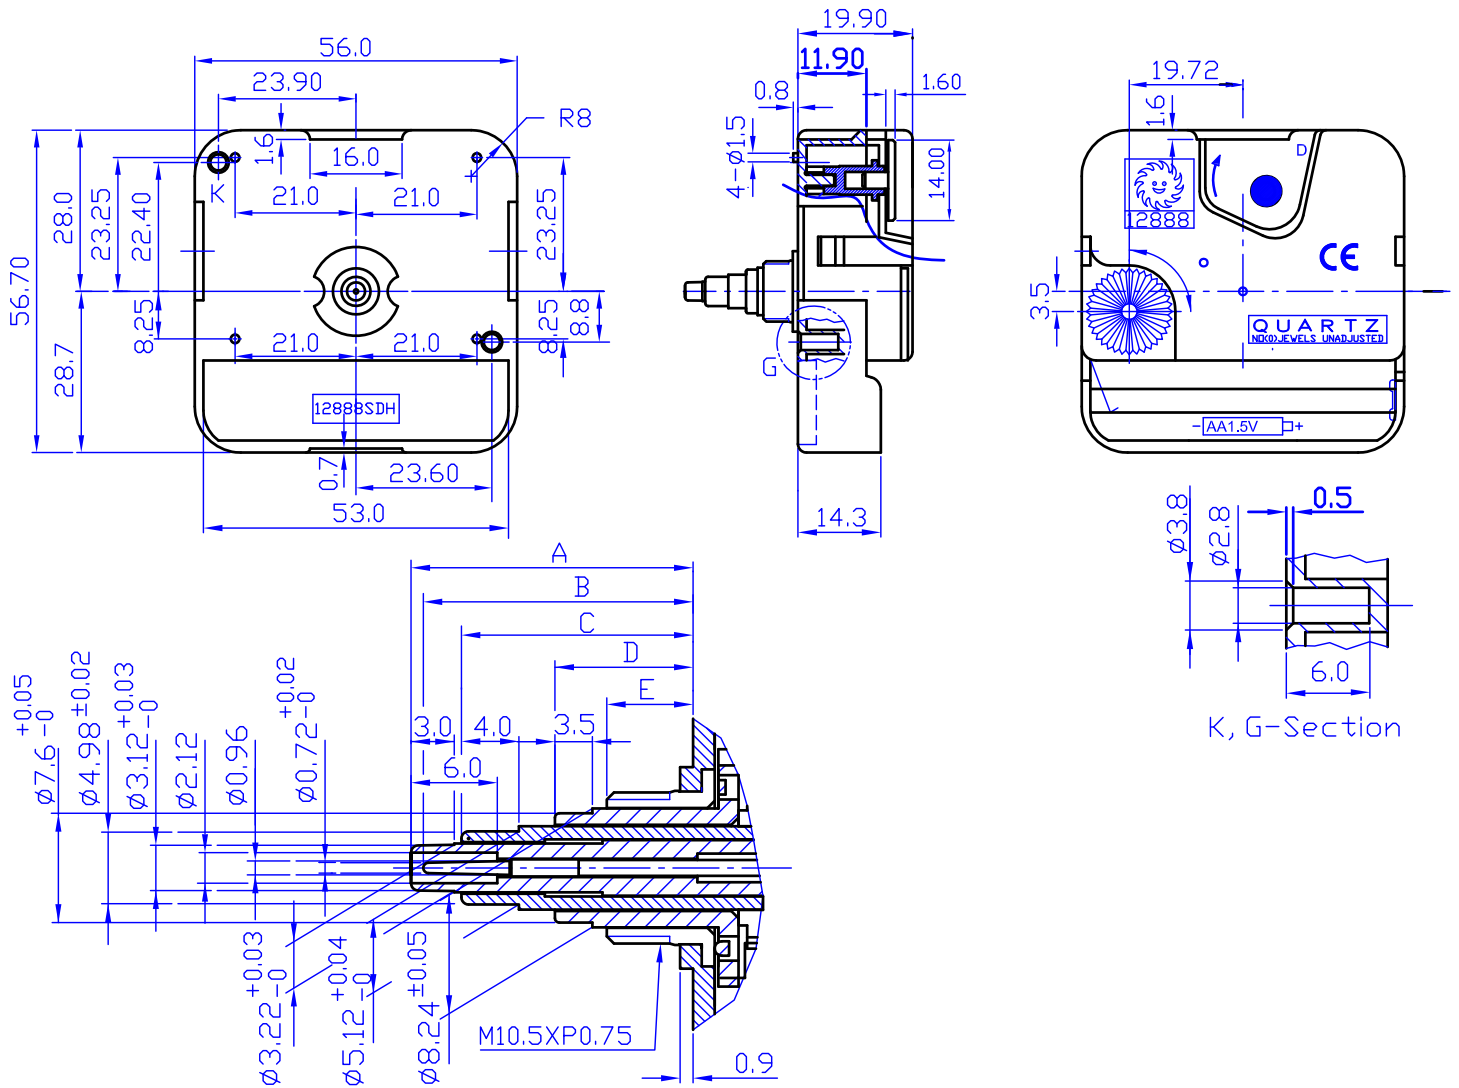

12888SDH 24-HOUR INDICATION BY FOUR HSANDS

*UNIT:m/m

TYPE \ NO.	A	B	C	D	E	DESCRIPTION
12888SDH	19.6	18.75	16.1	10.5	6.0	STANDARD MOVEMENT
12888SDHA	16.1	15.25	12.6	6.85	0	WITHOUT THREAD SHAFT

A-Min. B-Sec. C-Hour D-24-Hour E-Screw

SPECIFICATIONS

OPERATING VOLTAGE	1.3V ~ 1.7V
TIME KEEPING ACCURACY	±30SEC/MONTH AT 1.5V DC. 25°C (UNADJUSTED)
CURRENT CONSUMPTION	LESS THAN 150µA AT 1.5V DC.
TORQUE AT SECOND HAND	0.6 (GR-CM)
TORQUE AT MINUTE HAND	LESS THAN 36 (GR-CM)
OPERATING TEMPERATURE RANGE	-10°C ~ 60°C
BATTERY LIFE	Approx. One Year(UM-3)

12888SDW WORLD TIME MOVEMENT

*UNIT:m/m

TYPE \ NO.	A	B	C	D	E	DESCRIPTION
12888SDW	19.6	18.75	16.1	10.5	6.0	STANDARD MOVEMENT
12888SDWA	16.1	15.25	12.6	6.85	0	WITHOUT THREAD SHAFT

A-Min. B-Sec. C-Hour D-24-Hour E-Screw