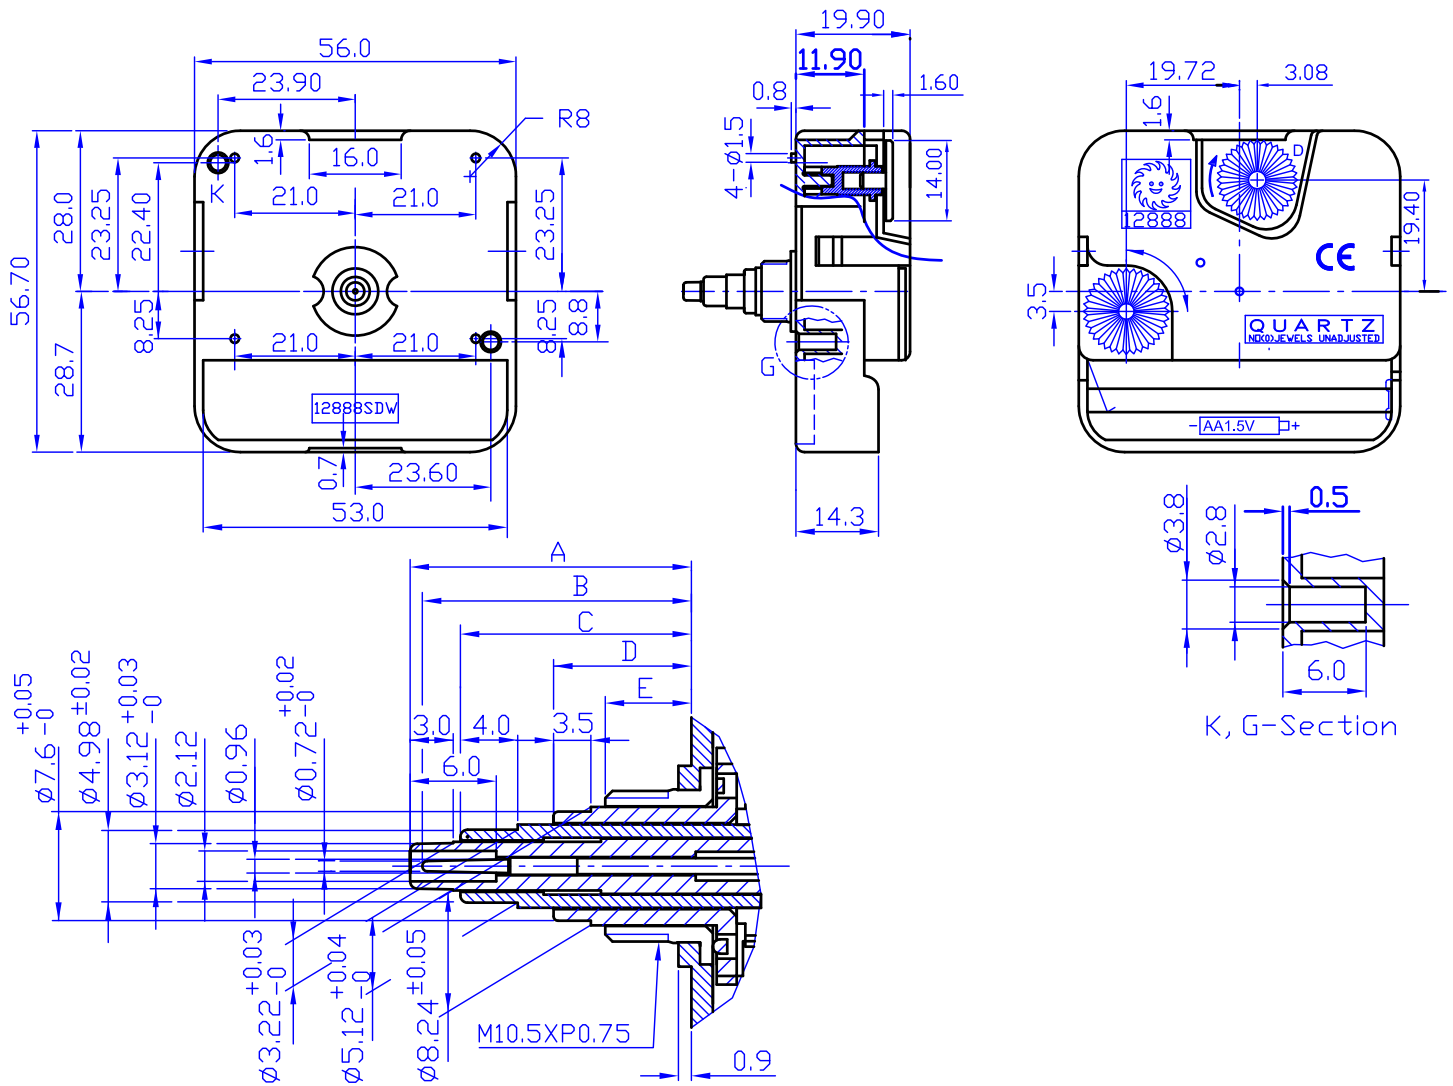

12888SDH 24-HOUR INDICATION BY FOUR HSANDS

*UNIT:m/m

TYPE \ NO.	A	B	C	D	E	DESCRIPTION
12888SDH	19.6	18.75	16.1	10.5	6.0	STANDARD MOVEMENT
12888SDHA	16.1	15.25	12.6	6.85	0	WITHOUT THREAD SHAFT

A-Min. B-Sec. C-Hour D-24-Hour E-Screw

SPECIFICATIONS

OPERATING VOLTAGE	1.3V ~ 1.7V
TIME KEEPING ACCURACY	±30SEC/MONTH AT 1.5V DC. 25°C (UNADJUSTED)
CURRENT CONSUMPTION	LESS THAN 150µA AT 1.5V DC.
TORQUE AT SECOND HAND	0.6 (GR-CM)
TORQUE AT MINUTE HAND	LESS THAN 36 (GR-CM)
OPERATING TEMPERATURE RANGE	-10°C ~ 60°C
BATTERY LIFE	Approx. One Year(UM-3)

12888SDW WORLD TIME MOVEMENT

*UNIT:m/m

TYPE \ NO.	A	B	C	D	E	DESCRIPTION
12888SDW	19.6	18.75	16.1	10.5	6.0	STANDARD MOVEMENT
12888SDWA	16.1	15.25	12.6	6.85	0	WITHOUT THREAD SHAFT

A-Min. B-Sec. C-Hour D-24-Hour E-Screw